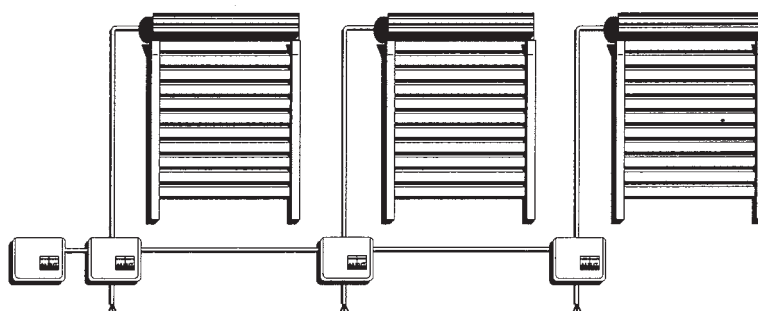

INDIVIDUAL & GROUP CONTROL SYSTEM

Motorised systems are preferable to manual operation from an aesthetic, reliability and ease of operation. Controls can be simple or fully integrated. They can be supplied as a single operation or master controls incorporating a range of sensors for heat, light, bush fires and storms.

In cases of power failure the motors can be fitted with back-up batteries or manual override options.

Blockout Industries use and recommend 240V motors to control our shutters.

The motor fits discreetly inside the shutters axle so it is not visible externally. A range of switch types are available.

BLOCKOUT