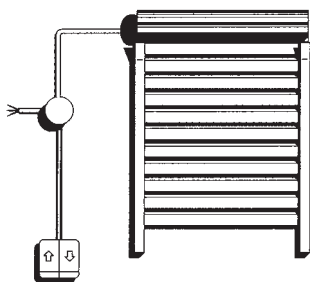

BLOCKOUT SHUTTERS MOTOR APPLICATIONS SPEC 06

INDIVIDUAL CONTROL