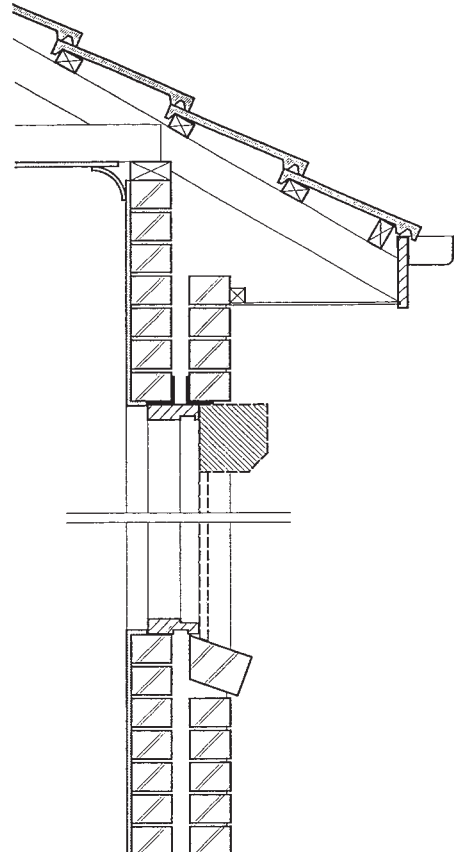

BLOCKOUT SHUTTERS 4 DIFFERENT INSTALLATIONS SPEC 01

Drawings are indicative only
and not for construction purposes.

FACE FIT INSTALLATION

EAVE INSTALLATION

BUILT-IN INSTALLATION

REVEAL FIT INSTALLATION

BLOCKOUT

BLOCKOUT SHUTTERS UNDER CONSTRUCTION FITTING - DOUBLE BRICK SPEC 02

Drawings are indicative only
and not for construction purposes.

BLOCKOUT

BLOCKOUT SHUTTERS UNDER CONSTRUCTION INSTALLATION - BRICK VENEER SPEC 03

Drawings are indicative only
and not for construction purposes.

BLOCKOUT

BLOCKOUT SHUTTERS PELMET DIMENSIONS SPEC 04

	SHUTTER DROP			
PELMET	STANDARD & R.F. MAXIBLOCK	EXT. MAXIBLOCK	MAXIVIEW	MAXIVIEW
X mm x Y mm	41mm ROLL FORM ALUMINIUM	40mm EXTRUDED ALUMINIUM	45mm PERFORATED FOR WINDOWS	45mm PERFORATED FOR ROOFS
137 x 137	0 - 900	0 - 900	0 - 1100	0 - 900
165 x 165	901 - 1600	901 - 1450	1101 - 1400	901 - 1100
180 x 180	1601 - 2100	1451 - 1900	1401 - 2200	1101 - 2100
205 x 205	2101 - 2700	1901 - 2300	2201 - 2800	2101 - 2800
250 x 250	2701 - 3500	2301 - 3500	2801 - 5000	2801 - 5000
	MAXIMUM RECOMMENDED SINGLE SPAN			
	3500	5000	5000	5000