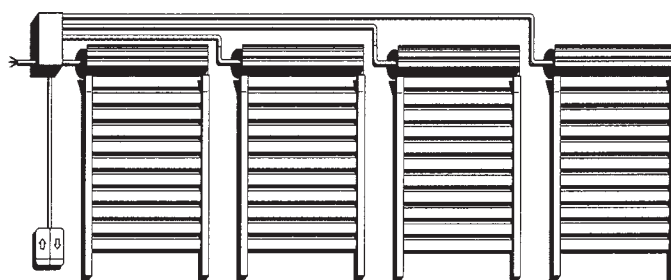

GROUP CONTROL SYSTEM