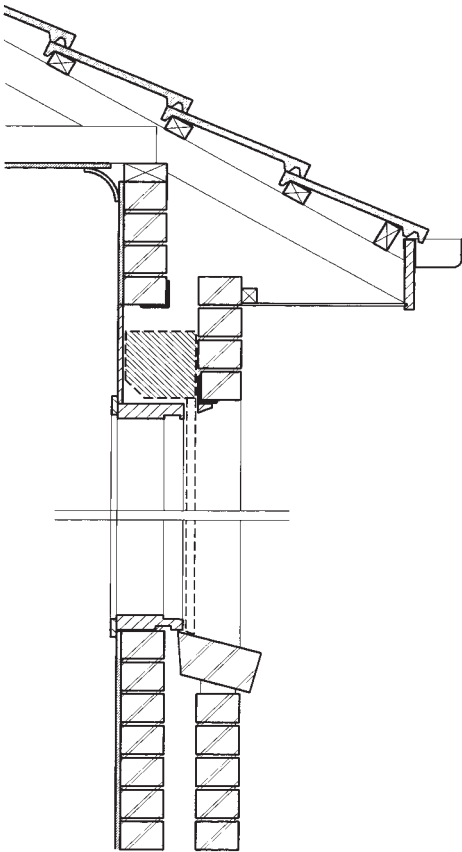

BLOCKOUT SHUTTERS 4 DIFFERENT INSTALLATIONS SPEC 01

Drawings are indicative only
and not for construction purposes.

FACE FIT INSTALLATION

EAVE INSTALLATION

BUILT-IN INSTALLATION

REVEAL FIT INSTALLATION

BLOCKOUT

BLOCKOUT SHUTTERS UNDER CONSTRUCTION FITTING - DOUBLE BRICK SPEC 02

Drawings are indicative only
and not for construction purposes.

BLOCKOUT

BLOCKOUT SHUTTERS UNDER CONSTRUCTION INSTALLATION - BRICK VENEER SPEC 03

Drawings are indicative only
and not for construction purposes.

BLOCKOUT

BLOCKOUT SHUTTERS PELMET DIMENSIONS SPEC 04

	SHUTTER DROP			
PELMET	STANDARD & R.F. MAXIBLOCK	EXT. MAXIBLOCK	MAXIVIEW	MAXIVIEW
X mm x Y mm	41mm ROLL FORM ALUMINIUM	40mm EXTRUDED ALUMINIUM	45mm PERFORATED FOR WINDOWS	45mm PERFORATED FOR ROOFS
137 x 137	0 - 900	0 - 900	0 - 1100	0 - 900
165 x 165	901 - 1600	901 - 1450	1101 - 1400	901 - 1100
180 x 180	1601 - 2100	1451 - 1900	1401 - 2200	1101 - 2100
205 x 205	2101 - 2700	1901 - 2300	2201 - 2800	2101 - 2800
250 x 250	2701 - 3500	2301 - 3500	2801 - 5000	2801 - 5000
	MAXIMUM RECOMMENDED SINGLE SPAN			
	3500	5000	5000	5000