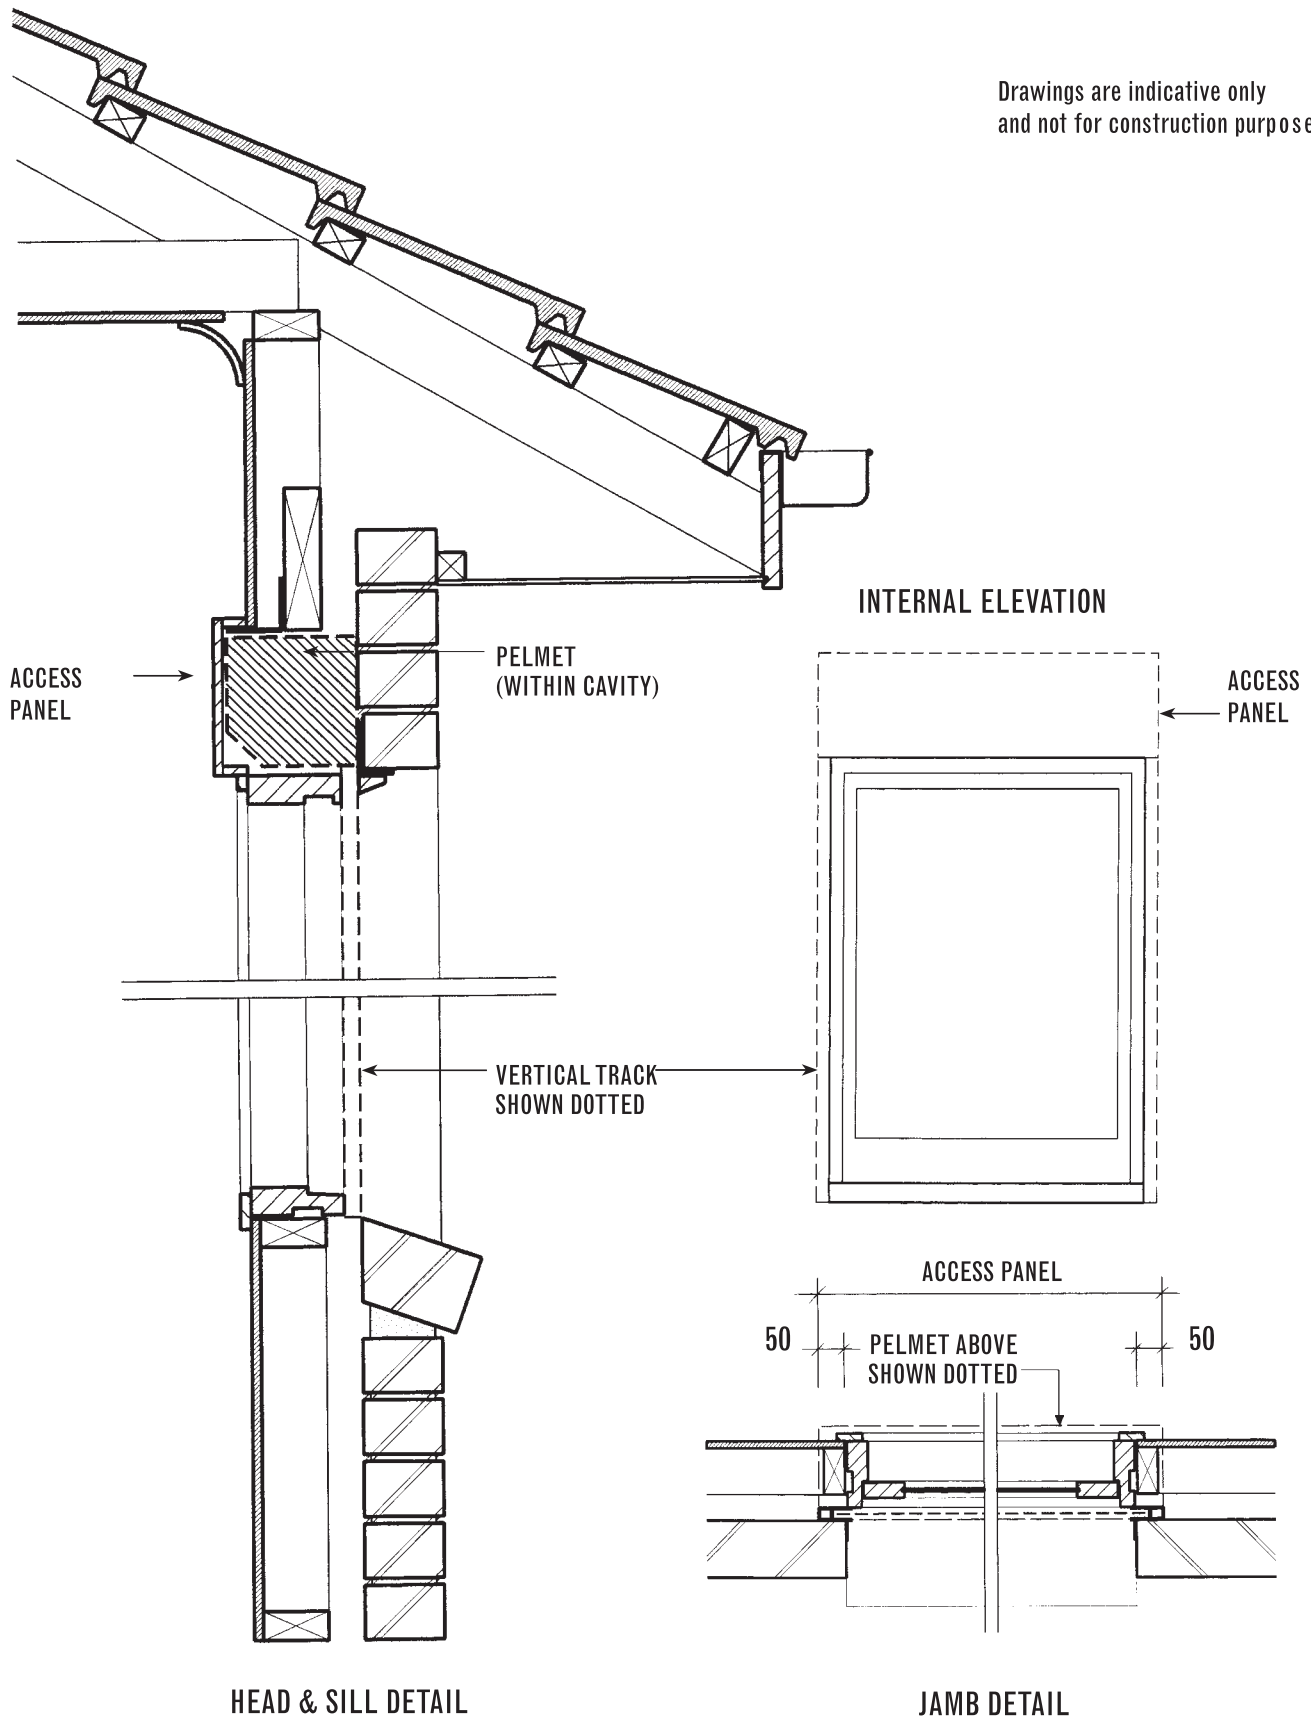

BLOCKOUT SHUTTERS 4 DIFFERENT INSTALLATIONS SPEC 01

Drawings are indicative only
and not for construction purposes.

FACE FIT INSTALLATION

EAVE INSTALLATION

BUILT-IN INSTALLATION

REVEAL FIT INSTALLATION

BLOCKOUT

BLOCKOUT SHUTTERS UNDER CONSTRUCTION FITTING - DOUBLE BRICK SPEC 02

Drawings are indicative only
and not for construction purposes.

BLOCKOUT

BLOCKOUT SHUTTERS UNDER CONSTRUCTION INSTALLATION - BRICK VENEER SPEC 03

Drawings are indicative only
and not for construction purposes.

BLOCKOUT

BLOCKOUT SHUTTERS PELMET DIMENSIONS SPEC 04

	SHUTTER DROP			
PELMET	STANDARD & R.F. MAXIBLOCK	EXT. MAXIBLOCK	MAXIVIEW	MAXIVIEW
X mm x Y mm	41mm ROLL FORM ALUMINIUM	40mm EXTRUDED ALUMINIUM	45mm PERFORATED FOR WINDOWS	45mm PERFORATED FOR ROOFS
137 x 137	0 - 900	0 - 900	0 - 1100	0 - 900
165 x 165	901 - 1600	901 - 1450	1101 - 1400	901 - 1100
180 x 180	1601 - 2100	1451 - 1900	1401 - 2200	1101 - 2100
205 x 205	2101 - 2700	1901 - 2300	2201 - 2800	2101 - 2800
250 x 250	2701 - 3500	2301 - 3500	2801 - 5000	2801 - 5000
	MAXIMUM RECOMMENDED SINGLE SPAN			
	3500	5000	5000	5000