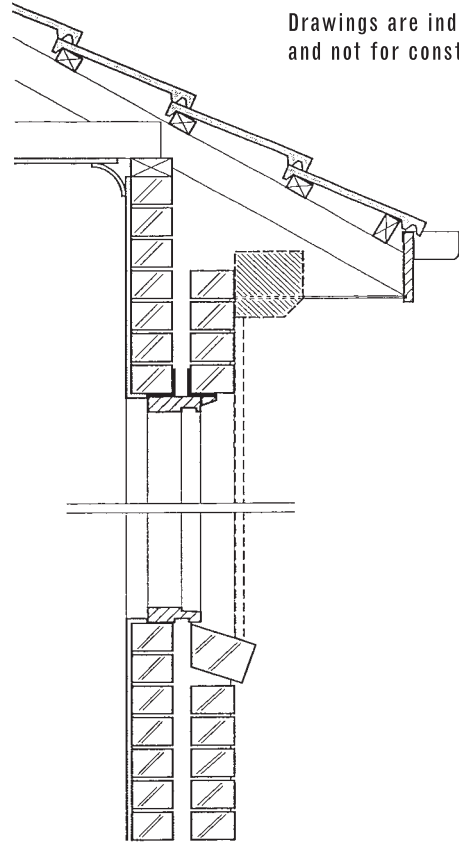

BLOCKOUT SHUTTERS 4 DIFFERENT INSTALLATIONS SPEC 01

Drawings are indicative only
and not for construction purposes.

FACE FIT INSTALLATION

EAVE INSTALLATION

BUILT-IN INSTALLATION

REVEAL FIT INSTALLATION

BLOCKOUT

BLOCKOUT SHUTTERS UNDER CONSTRUCTION FITTING - DOUBLE BRICK SPEC 02

Drawings are indicative only
and not for construction purposes.

BLOCKOUT

BLOCKOUT SHUTTERS UNDER CONSTRUCTION INSTALLATION - BRICK VENEER SPEC 03

Drawings are indicative only
and not for construction purposes.

BLOCKOUT

BLOCKOUT SHUTTERS PELMET DIMENSIONS SPEC 04

	SHUTTER DROP			
PELMET	STANDARD & R.F. MAXIBLOCK	EXT. MAXIBLOCK	MAXIVIEW	MAXIVIEW
X mm x Y mm	41mm ROLL FORM ALUMINIUM	40mm EXTRUDED ALUMINIUM	45mm PERFORATED FOR WINDOWS	45mm PERFORATED FOR ROOFS
137 x 137	0 - 900	0 - 900	0 - 1100	0 - 900
165 x 165	901 - 1600	901 - 1450	1101 - 1400	901 - 1100
180 x 180	1601 - 2100	1451 - 1900	1401 - 2200	1101 - 2100
205 x 205	2101 - 2700	1901 - 2300	2201 - 2800	2101 - 2800
250 x 250	2701 - 3500	2301 - 3500	2801 - 5000	2801 - 5000
	MAXIMUM RECOMMENDED SINGLE SPAN			
	3500	5000	5000	5000