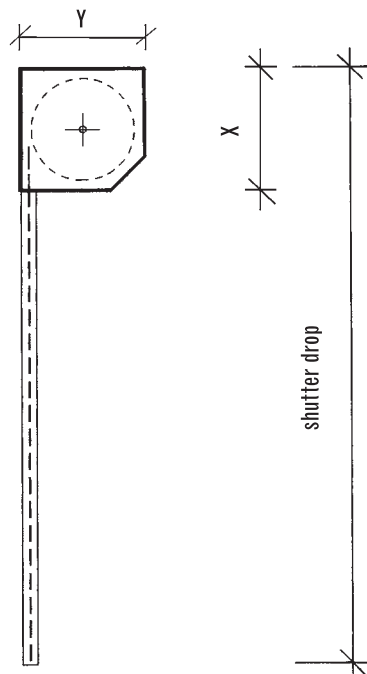

BLOCKOUT SHUTTERS UNDER CONSTRUCTION FITTING - DOUBLE BRICK SPEC 02

Drawings are indicative only
and not for construction purposes.

BLOCKOUT

BLOCKOUT SHUTTERS UNDER CONSTRUCTION INSTALLATION - BRICK VENEER SPEC 03

Drawings are indicative only
and not for construction purposes.

BLOCKOUT

BLOCKOUT SHUTTERS PELMET DIMENSIONS SPEC 04

	SHUTTER DROP			
PELMET	STANDARD & R.F. MAXIBLOCK	EXT. MAXIBLOCK	MAXIVIEW	MAXIVIEW
X mm x Y mm	41mm ROLL FORM ALUMINIUM	40mm EXTRUDED ALUMINIUM	45mm PERFORATED FOR WINDOWS	45mm PERFORATED FOR ROOFS
137 x 137	0 - 900	0 - 900	0 - 1100	0 - 900
165 x 165	901 - 1600	901 - 1450	1101 - 1400	901 - 1100
180 x 180	1601 - 2100	1451 - 1900	1401 - 2200	1101 - 2100
205 x 205	2101 - 2700	1901 - 2300	2201 - 2800	2101 - 2800
250 x 250	2701 - 3500	2301 - 3500	2801 - 5000	2801 - 5000
	MAXIMUM RECOMMENDED SINGLE SPAN			
	3500	5000	5000	5000