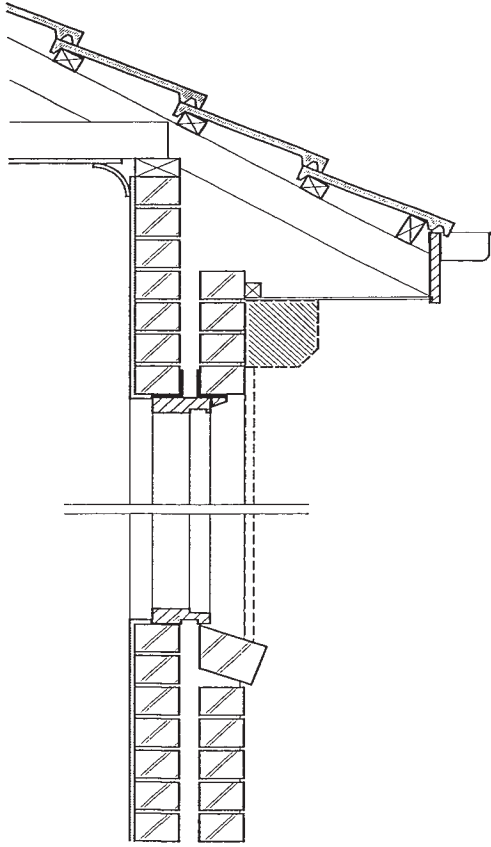

BLOCKOUT SHUTTERS 4 DIFFERENT INSTALLATIONS SPEC 01

Drawings are indicative only
and not for construction purposes.

FACE FIT INSTALLATION

EAVE INSTALLATION

BUILT-IN INSTALLATION

REVEAL FIT INSTALLATION

BLOCKOUT

BLOCKOUT SHUTTERS UNDER CONSTRUCTION FITTING - DOUBLE BRICK SPEC 02

Drawings are indicative only
and not for construction purposes.

BLOCKOUT

BLOCKOUT SHUTTERS UNDER CONSTRUCTION INSTALLATION - BRICK VENEER SPEC 03

Drawings are indicative only
and not for construction purposes.

BLOCKOUT

BLOCKOUT SHUTTERS PELMET DIMENSIONS SPEC 04

	SHUTTER DROP			
PELMET	STANDARD & R.F. MAXIBLOCK	EXT. MAXIBLOCK	MAXIVIEW	MAXIVIEW
X mm x Y mm	41mm ROLL FORM ALUMINIUM	40mm EXTRUDED ALUMINIUM	45mm PERFORATED FOR WINDOWS	45mm PERFORATED FOR ROOFS
137 x 137	0 - 900	0 - 900	0 - 1100	0 - 900
165 x 165	901 - 1600	901 - 1450	1101 - 1400	901 - 1100
180 x 180	1601 - 2100	1451 - 1900	1401 - 2200	1101 - 2100
205 x 205	2101 - 2700	1901 - 2300	2201 - 2800	2101 - 2800
250 x 250	2701 - 3500	2301 - 3500	2801 - 5000	2801 - 5000
	MAXIMUM RECOMMENDED SINGLE SPAN			
	3500	5000	5000	5000