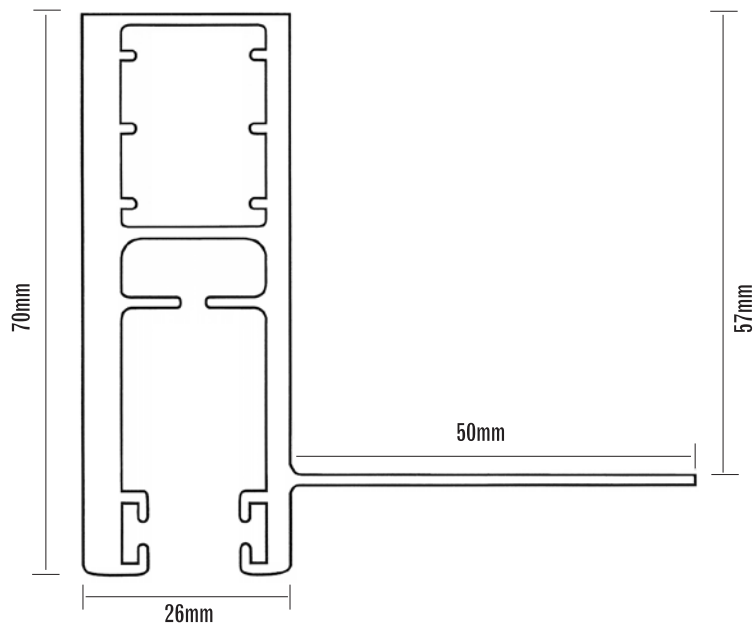

* REFER TO SPEC 01

** REFER TO SPEC 07

*** REFER TO SPEC 06

BLOCKOUT

BLOCKOUT SHUTTERS TRACK SPECIFICATION SPEC 08

MAXIBLOCK® 63mm FACE REVEAL TRACK

Application: Primarily used on MB® shutters in Under Construction style fitting where the track is concealed in the wall cavity.

Fitting: Under Construction Only.

Advantages: Greater security. Less visible with the tracks fins replacing the storm mould (see spec sheets 02 & 03).

MAXIBLOCK® 70mm FACE REVEAL TRACK

Application: Available on the 41mm MB®, 40mm extruded MB® and 45mm Maxiview® MB® shutters.