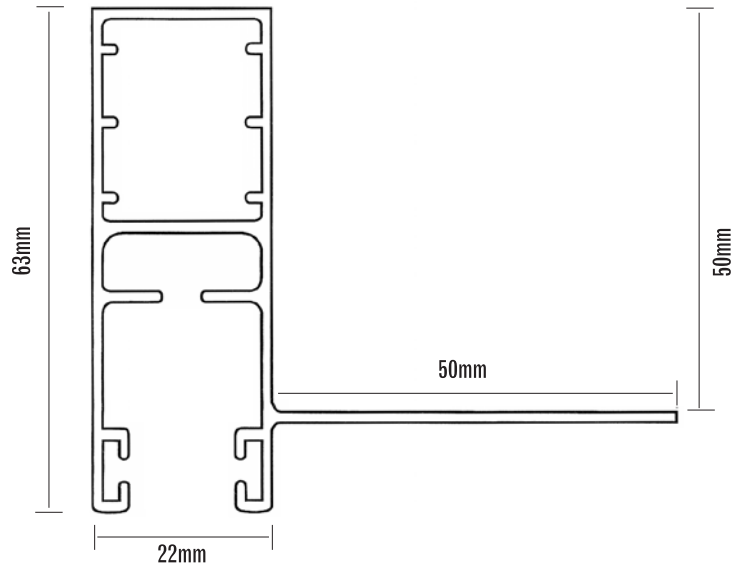

* REFER TO SPEC 01

** REFER TO SPEC 07

*** REFER TO SPEC 06

BLOCKOUT

BLOCKOUT SHUTTERS TRACK SPECIFICATION SPEC 08

MAXIBLOCK® 63mm FACE REVEAL TRACK

Application: Primarily used on MB® shutters in Under Construction style fitting where the track is concealed in the wall cavity.

Fitting: Under Construction Only.

Advantages: Greater security. Less visible with the tracks fins replacing the storm mould (see spec sheets 02 & 03).

MAXIBLOCK® 70mm FACE REVEAL TRACK

Application: Available on the 41mm MB®, 40mm extruded MB® and 45mm Maxiview® MB® shutters.